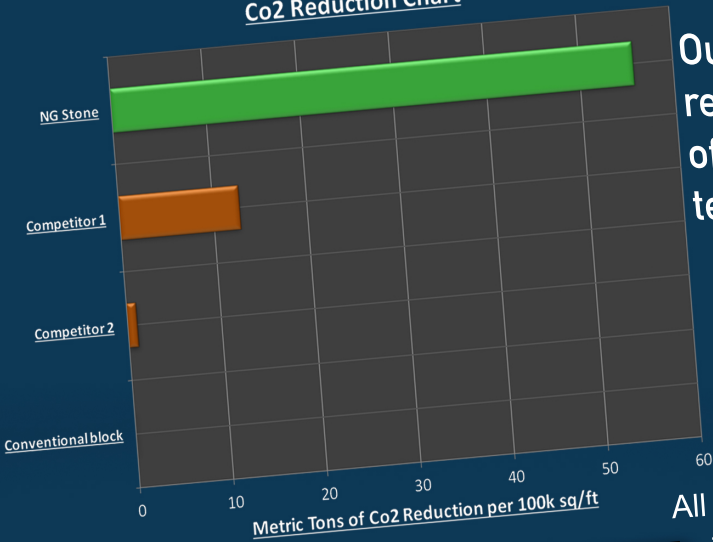

LEAN... GREEN...

Using our proprietary Greenshield technology most NG Riviera stone is now leaner. We have taken over 10% of the weight out of each unit. This means less weight in transport, less structure for the building, but mostly a much easier, safer product for the masons on the job.

Co2 Reduction Chart

Our enhanced Greenshield process provides a real CO2 reduction of between 3 and 7 times that of conventional competition. No other technology comes close.

All of the above in an extremely durable product, that was freeze and thaw tested in a salt environment (not the typical freeze and thaw where no salt is present). Aesthetically unpleasing 'starter courses' are never needed with NG Stone products.